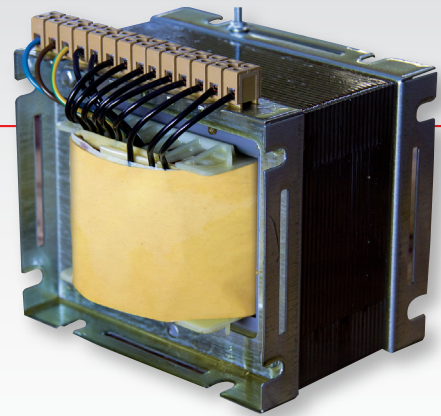

Power Transformers

5  year warranty

A power transformer is a passive component that alternates current for the purpose of transmitting electrical power. It uses electromotive force (EMF) to transform alternating voltage and current into a different value of voltage and current, while maintaining the same frequency.

Enerdoor transformers offer a power range up to 225 KVA and are available as single-phase, three-phase, isolation, and autotransformers with voltages up to 10 kV.

Built according to CE regulations, these products are available with terminal or busbar connections and offer different options such as: boxes with various IP protections, circuit breakers, fuses, and thermocouples for temperature control.

CHARACTERISTICS

Magnetic core:	Low loss lamination
Windings:	In double enamelled copper or aluminum wire, H class (180°C) / 2 nomex insulated aluminum strip
Insulating spools:	In polyamide / glass fiber
Interlayer insulation:	Class F polyester laminate
Connection terminals:	DIN rail for currents up to 260 A, perforated copper, or aluminum bar

SINGLE-PHASE POWER TRANSFORMERS

Input voltage 10 kV
Output voltage 10 kV
Nominal power 70 KVA

SINGLE-PHASE AND THREE-PHASE AUTOTRANSFORMERS

Input voltage 10 kV
Output voltage 10 kV
Nominal power 225 KVA

THREE-PHASE POWER TRANSFORMERS