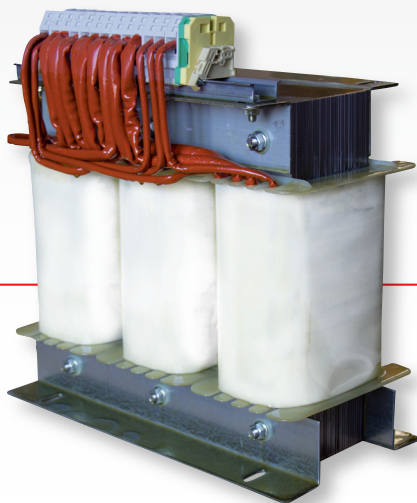

A power transformer is a passive component that alternates current for the purpose of transmitting electrical power. It uses electromotive force (EMF) to transform alternating voltage and current into a different value of voltage and current, while maintaining the same frequency.

Enerdoor transformers offer a power range up to 225 KVA and are available as single-phase, three-phase, isolation, and autotransformers with voltages up to 10 kV.

Built according to CE regulations, these products are available with terminal or busbar connections and offer different options such as: boxes with various IP protections, circuit breakers, fuses, and thermocouples for temperature control.

CHARACTERISTICS

Magnetic core:	Low loss lamination
Windings:	In double enamelled copper or aluminum wire, H class (180°C) / 2 nomex insulated aluminum strip
Insulating spools:	In polyamide / glass fiber
Interlayer insulation:	Class F polyester laminate
Connection terminals:	DIN rail for currents up to 260 A, perforated copper, or aluminum bar

SINGLE-PHASE POWER TRANSFORMERS

Input voltage 10 kV
Output voltage 10 kV
Nominal power 70 KVA

SINGLE-PHASE AND THREE-PHASE AUTOTRANSFORMERS

Input voltage 10 kV
Output voltage 10 kV
Nominal power 225 KVA