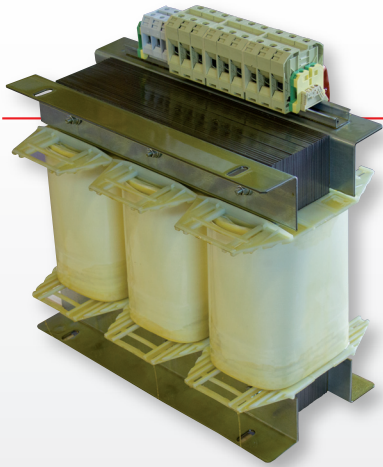

THREE-PHASE POWER TRANSFORMERS

Input voltage 10 kV
Output voltage 10 kV
Nominal power 225 KVA

CUSTOM POWER TRANSFORMERS

Offered on request:

- IP32 boxes
- IP54 boxes
- Protective devices (fuses, circuit breakers)
- Network presence indicators
- Thermal probes